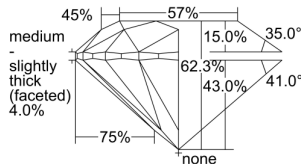

GIA®

FACSIMILE

GIA REPORT

*****29787

Verify this report at GIA.edu

GIA NATURAL DIAMOND DOSSIER®

July 16, 2024

GIA Report Number *****29787

Shape and Cutting Style ..... Round Brilliant

Measurements ..... 4.27 - 4.30 x 2.67 mm

GRADING RESULTS

Carat Weight ..... 0.30 carat

Color Grade ..... H

Clarity Grade VS1

Cut Grade ..... Excellent

ADDITIONAL GRADING INFORMATION

Polish ..... Excellent

Symmetry ..... Excellent

Fluorescence ..... Faint

Clarity Characteristics ..... Crystal

Inscription(s): GIA *****29787

PROPORTIONS

Profile to actual proportions

GRADING SCALES

GIA COLOR SCALE

COLORESS	D
	E
	F
	G
	H
	I
	J
NEAR COLORESS	K
	L
FAIN	M
	N
	O
	P
VERY LIGHT	Q
	R
	S
	T
	U
	V
	W
	X
	Y
LIGHT	Z

GIA CLARITY SCALE

	FLAWLESS
	INTERNALLY FLAWLESS
VERY VERY SLIGHTLY INCLUDED	VVS₁
	VVS₂
VERY SLIGHTLY INCLUDED	VS₁
	VS₂
SLIGHTLY INCLUDED	SI₁
	SI₂
INCLUDED	I₁
	I₂
	I₃

GIA CUT SCALE

	EXCELLENT
	VERY GOOD
	GOOD
	FAIR
	POOR