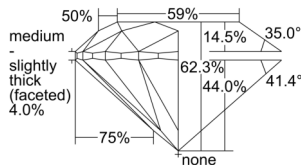

GIA®

FACSIMILE

GIA REPORT

*****65381

Verify this report at GIA.edu

GIA NATURAL DIAMOND DOSSIER®

November 21, 2024
GIA Report Number *****65381
Shape and Cutting Style ..... Round Brilliant
Measurements ..... 5.65 - 5.68 x 3.53 mm

GRADING RESULTS

Carat Weight ..... 0.70 carat
Color Grade ..... D
Clarity Grade S11
Cut Grade ..... Excellent

ADDITIONAL GRADING INFORMATION

Polish ..... Excellent
Symmetry ..... Excellent
Fluorescence ..... Medium Blue
Clarity Characteristics ..... Crystal, Cloud
Inscription(s): GIA *****65381

PROPORTIONS

Profile to actual proportions

GRADING SCALES

GIA COLOR SCALE	GIA CLARITY SCALE	GIA CUT SCALE	
D	FLAWLESS	EXCELLENT	
E	INTERNALLY FLAWLESS		
F		VVS₁	VERY GOOD
G	VVS₂		
H	VS₁	GOOD	
I	VS₂		
J	S1₁	FAIR	
K	S1₂		
L	I₁	POOR	
M	I₂		
N	I₃		
O			
P			
Q			
R			
S			
T			
U			
V			
W			
X			
Y			
Z