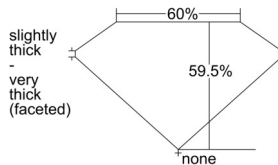

GIA®

FACSIMILE

GIA REPORT *****21178

Verify this report at GIA.edu

GIA NATURAL DIAMOND DOSSIER®

August 06, 2024
GIA Report Number *****21178
Shape and Cutting Style ..... Heart Brilliant
Measurements ..... 5.47 x 6.45 x 3.84 mm

GRADING RESULTS

Carat Weight ..... 0.81 carat
Color Grade ..... E
Clarity Grade VVS1

ADDITIONAL GRADING INFORMATION

Polish ..... Excellent
Symmetry ..... Excellent
Fluorescence ..... Faint
Clarity Characteristics ..... Pinpoint
Inscription(s): GIA *****21178

PROPORTIONS

Profile not to actual proportions

GRADING SCALES

GIA COLOR SCALE		GIA CLARITY SCALE			
COLORLESS	D	VERY VERY SLIGHTLY INCLUDED	FLAWLESS		
	E		INTERNALLY FLAWLESS		
	F	VERY SLIGHTLY INCLUDED	VVS₁		
	G		VVS₂		
	H		VS₁		
	NEAR COLORLESS	I	SLIGHTLY INCLUDED	VS₂	
		J		SI₁	
		FAINT	K	INCLUDED	SI₂
			L		I₁
			M		I₂
VERY LIGHT			N	INCLUDED	I₃
			O		
			P		
	Q				
LIGHT	R				
	S				
	T				
	U				
	V				
	W				
	X				
	Y				
	Z