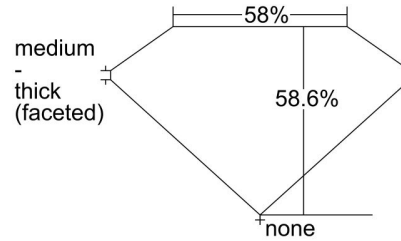

GIA NATURAL DIAMOND GRADING REPORT

January 18, 2024
 GIA Report Number *****61662
 Shape and Cutting Style Heart Brilliant
 Measurements 6.14 x 7.19 x 4.21 mm

GRADING RESULTS

Carat Weight 1.08 carat
 Color Grade H
 Clarity Grade VS1

PROPORTIONS

Profile not to actual proportions

CLARITY CHARACTERISTICS

KEY TO SYMBOLS*

- Cloud
- Feather
- Pinpoint

* Red symbols denote internal characteristics (inclusions). Green or black symbols denote external characteristics (blemishes). Diagram is an approximate representation of the diamond, and symbols shown indicate type, position, and approximate size of clarity characteristics. All clarity characteristics may not be shown. Details of finish are not shown.