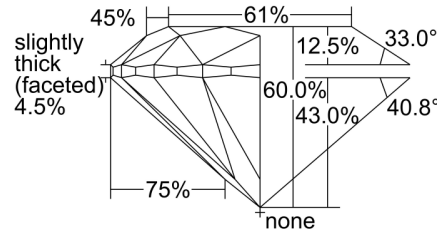

GIA REPORT
*****97032

Verify this report at GIA.edu

FACSIMILE

This is a digital representation of the original GIA Report. This representation might not be accepted in lieu of the original GIA Report in certain circumstances. The original GIA Report includes certain security features which are not reproducible on this facsimile.

GIA NATURAL DIAMOND GRADING REPORT

May 09, 2024
GIA Report Number *****97032
Shape and Cutting Style Round Brilliant
Measurements 7.02 - 7.04 x 4.22 mm

GRADING RESULTS

Carat Weight 1.30 carat
Color Grade K
Clarity Grade VS1
Cut Grade Excellent

ADDITIONAL GRADING INFORMATION

Polish Excellent
Symmetry Excellent
Fluorescence None
Inscription(s): GIA *****97032
Comments: Additional pinpoints are not shown.

PROPORTIONS

Profile to actual proportions