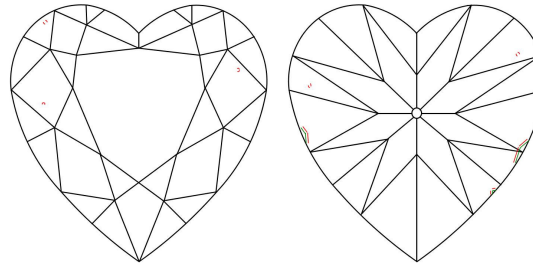

GIA NATURAL DIAMOND GRADING REPORT

June 11, 2024
GIA Report Number *****72599
Shape and Cutting Style Heart Brilliant
Measurements 6.25 x 7.02 x 4.11 mm

GRADING RESULTS

Carat Weight 1.01 carat
Color Grade D
Clarity Grade VVS2

ADDITIONAL GRADING INFORMATION

Polish Excellent
Symmetry Very Good
Fluorescence None
Inscription(s): GIA *****72599

Comments: Additional clouds, pinpoints and surface graining are not shown.

PROPORTIONS

Profile not to actual proportions

CLARITY CHARACTERISTICS

KEY TO SYMBOLS*

- Cloud
- Indented Natural

* Red symbols denote internal characteristics (inclusions). Green or black symbols denote external characteristics (blemishes). Diagram is an approximate representation of the diamond, and symbols shown indicate type, position, and approximate size of clarity characteristics. All clarity characteristics may not be shown. Details of finish are not shown.