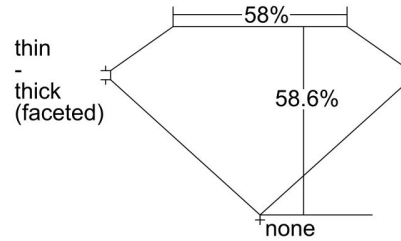

GIA NATURAL DIAMOND GRADING REPORT

June 11, 2024
GIA Report Number *****72599
Shape and Cutting Style Heart Brilliant
Measurements 6.25 x 7.02 x 4.11 mm

GRADING RESULTS

Carat Weight 1.01 carat
Color Grade D
Clarity Grade VVS2

ADDITIONAL GRADING INFORMATION

Polish Excellent
Symmetry Very Good
Fluorescence None
Inscription(s): GIA *****72599

Comments: Additional clouds, pinpoints and surface graining are not shown.

PROPORTIONS

Profile not to actual proportions

CLARITY CHARACTERISTICS

KEY TO SYMBOLS*

- Cloud
- Indented Natural

* Red symbols denote internal characteristics (inclusions). Green or black symbols denote external characteristics (blemishes). Diagram is an approximate representation of the diamond, and symbols shown indicate type, position, and approximate size of clarity characteristics. All clarity characteristics may not be shown. Details of finish are not shown.