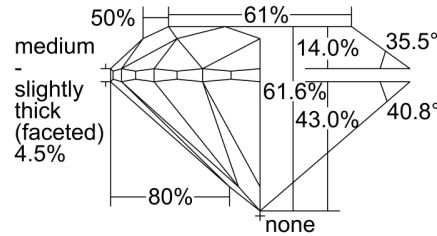

GIA REPORT
*****43863

Verify this report at GIA.edu

FACSIMILE

This is a digital representation of the original GIA Report. This representation might not be accepted in lieu of the original GIA Report in certain circumstances. The original GIA Report includes certain security features which are not reproducible on this facsimile.

GIA NATURAL DIAMOND GRADING REPORT

May 16, 2024
GIA Report Number *****43863
Shape and Cutting Style Round Brilliant
Measurements 6.54 - 6.58 x 4.04 mm

GRADING RESULTS

Carat Weight 1.09 carat
Color Grade K
Clarity Grade VS1
Cut Grade Excellent

ADDITIONAL GRADING INFORMATION

Polish Excellent
Symmetry Excellent
Fluorescence Faint
Inscription(s): GIA *****43863
Comments: Additional pinpoints are not shown.

PROPORTIONS

Profile to actual proportions