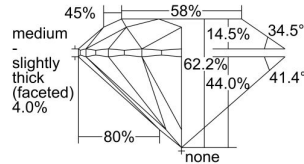

GIA®

FACSIMILE

GIA REPORT

*****15944

Verify this report at GIA.edu

GIA NATURAL DIAMOND DOSSIER®

June 20, 2024

GIA Report Number *****15944

Shape and Cutting Style Round Brilliant

Measurements 5.69 - 5.71 x 3.55 mm

GRADING RESULTS

Carat Weight 0.71 carat

Color Grade E

Clarity Grade VS2

Cut Grade Excellent

ADDITIONAL GRADING INFORMATION

Polish Excellent

Symmetry Excellent

Fluorescence None

Clarity Characteristics Crystal, Cloud

Inscription(s): GIA *****15944

PROPORTIONS

Profile to actual proportions

GRADING SCALES

GIA COLOR SCALE	GIA CLARITY SCALE	GIA CUT SCALE
D	FLAWLESS	EXCELLENT
E	FLAWLESS	
F	INTERNALLY FLAWLESS	VERY GOOD
G	FLAWLESS	
H	VVS₁	GOOD
I	VVS₂	
J	VS₁	FAIR
K	VS₂	
L	SI₁	POOR
M	SI₂	
N	I₁	
O	I₂	
P	I₃	
Q		
R		
S		
T		
U		
V		
W		
X		
Y		
Z