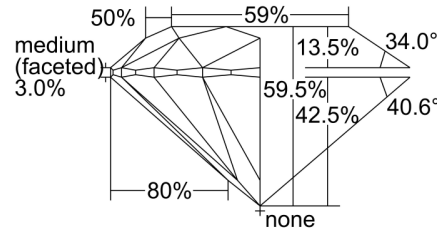

GIA NATURAL DIAMOND GRADING REPORT

July 09, 2024
 GIA Report Number *****62808
 Shape and Cutting Style Round Brilliant
 Measurements 6.98 - 7.02 x 4.16 mm

GRADING RESULTS

Carat Weight 1.24 carat
 Color Grade G
 Clarity Grade VVS1
 Cut Grade Excellent

ADDITIONAL GRADING INFORMATION

Polish Excellent
 Symmetry Excellent
 Fluorescence None
 Inscription(s): GIA *****62808

PROPORTIONS

Profile to actual proportions

CLARITY CHARACTERISTICS

KEY TO SYMBOLS*

- Cloud
- Pinpoint

* Red symbols denote internal characteristics (inclusions). Green or black symbols denote external characteristics (blemishes). Diagram is an approximate representation of the diamond, and symbols shown indicate type, position, and approximate size of clarity characteristics. All clarity characteristics may not be shown. Details of finish are not shown.