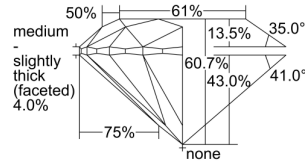

GIA®

FACSIMILE

GIA REPORT

*****55734

Verify this report at GIA.edu

GIA NATURAL DIAMOND DOSSIER®

June 26, 2024
GIA Report Number *****55734
Shape and Cutting Style ..... Round Brilliant
Measurements ..... 5.21 - 5.24 x 3.17 mm

GRADING RESULTS

Carat Weight ..... 0.53 carat
Color Grade ..... D
Clarity Grade VS2
Cut Grade ..... Excellent

ADDITIONAL GRADING INFORMATION

Polish ..... Excellent
Symmetry ..... Excellent
Fluorescence ..... None
Clarity Characteristics ..... Crystal, Cloud
Inscription(s): GIA *****55734

PROPORTIONS

Profile to actual proportions

GRADING SCALES

GIA COLOR SCALE	GIA CLARITY SCALE	GIA CUT SCALE	
D	FLAWLESS	EXCELLENT	
E	INTERNALLY FLAWLESS		
F		VVS₁	VERY GOOD
G	VVS₂		
H	VS₁	GOOD	
I	VS₂		
J	SI₁	FAIR	
K	SI₂		
L	I₁	POOR	
M	I₂		
N	I₃		
O			
P			
Q			
R			
S			
T			
U			
V			
W			
X			
Y			
Z