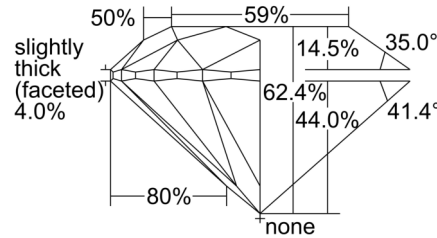

Verify this report at GIA.edu

This is a digital representation of the original GIA Report. This representation might not be accepted in lieu of the original GIA Report in certain circumstances. The original GIA Report includes certain security features which are not reproducible on this facsimile.

GIA NATURAL DIAMOND GRADING REPORT

July 17, 2024
GIA Report Number *****12345
Shape and Cutting Style ..... Round Brilliant
Measurements ..... 6.41 - 6.45 x 4.01 mm

GRADING RESULTS

Carat Weight ..... 1.03 carat
Color Grade ..... H
Clarity Grade VS1
Cut Grade ..... Excellent

ADDITIONAL GRADING INFORMATION

Polish ..... Excellent
Symmetry ..... Excellent
Fluorescence ..... None
Inscription(s): GIA *****12345
Comments: Additional pinpoints are not shown. Clouds are not shown.

PROPORTIONS

Profile to actual proportions