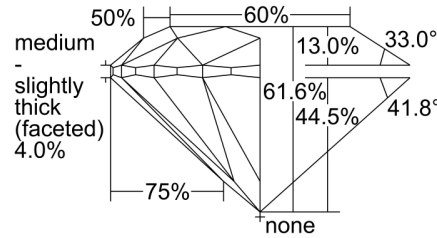

GIA REPORT
*****38508

Verify this report at GIA.edu

FACSIMILE

This is a digital representation of the original GIA Report. This representation might not be accepted in lieu of the original GIA Report in certain circumstances. The original GIA Report includes certain security features which are not reproducible on this facsimile.

GIA NATURAL DIAMOND GRADING REPORT

July 05, 2024
GIA Report Number *****38508
Shape and Cutting Style ..... Round Brilliant
Measurements ..... 6.84 - 6.88 x 4.23 mm

GRADING RESULTS

Carat Weight ..... 1.21 carat
Color Grade ..... G
Clarity Grade VVS2
Cut Grade ..... Excellent

ADDITIONAL GRADING INFORMATION

Polish ..... Excellent
Symmetry ..... Excellent
Fluorescence ..... Faint
Inscription(s): GIA *****38508
Comments: Additional pinpoints are not shown.

PROPORTIONS

Profile to actual proportions