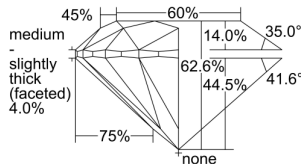

GIA®

FACSIMILE

GIA REPORT

*****09944

Verify this report at GIA.edu

GIA NATURAL DIAMOND DOSSIER®

July 02, 2024

GIA Report Number *****09944

Shape and Cutting Style ..... Round Brilliant

Measurements ..... 6.11 - 6.15 x 3.84 mm

GRADING RESULTS

Carat Weight ..... 0.90 carat

Color Grade ..... E

Clarity Grade VS2

Cut Grade ..... Excellent

ADDITIONAL GRADING INFORMATION

Polish ..... Excellent

Symmetry ..... Excellent

Fluorescence ..... Faint

Clarity Characteristics ..... Crystal

Inscription(s): GIA *****09944

PROPORTIONS

Profile to actual proportions

GRADING SCALES

GIA COLOR SCALE

COLOREST	D
	E
	F
	G
	H
	I
	J
NEAR COLOREST	K
	L
Faint	M
	N
	O
	P
	Q
	R
	S
	T
	U
	V
	W
	X
	Y
Light	Z

GIA CLARITY SCALE

FLAWLESS	VERY VERY Slightly INCLUDED	FLAWLESS	
			FLAWLESS
INTERNALLY FLAWLESS	VERY Slightly INCLUDED	VVS₁	
		VVS₂	
VS₁	Slightly INCLUDED	VS₁	
		VS₂	
SI₁	Included	SI₁	
		SI₂	
I₁	Included	I₁	
		I₂	
		I₃	

GIA CUT SCALE

EXCELLENT
VERY GOOD
GOOD
FAIR
POOR