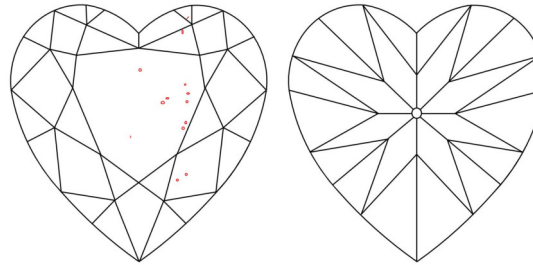

GIA NATURAL DIAMOND GRADING REPORT

November 21, 2024
 GIA Report Number *****86688
 Shape and Cutting Style Heart Brilliant
 Measurements 7.49 x 8.80 x 5.18 mm

GRADING RESULTS

Carat Weight 2.01 carat
 Color Grade D
 Clarity Grade VS2

ADDITIONAL GRADING INFORMATION

Polish Excellent
 Symmetry Excellent
 Fluorescence Faint
 Inscription(s): GIA *****86688
 Comments: Clouds are not shown. Pinpoints are not shown.

PROPORTIONS

Profile not to actual proportions

CLARITY CHARACTERISTICS

KEY TO SYMBOLS*

- Crystal
- ∖ Needle

* Red symbols denote internal characteristics (inclusions). Green or black symbols denote external characteristics (blemishes). Diagram is an approximate representation of the diamond, and symbols shown indicate type, position, and approximate size of clarity characteristics. All clarity characteristics may not be shown. Details of finish are not shown.