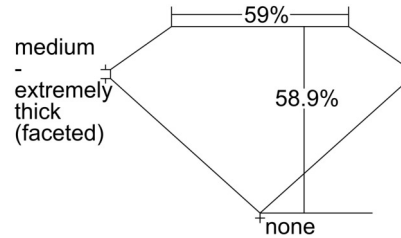

GIA NATURAL DIAMOND GRADING REPORT

November 21, 2024
 GIA Report Number *****86688
 Shape and Cutting Style Heart Brilliant
 Measurements 7.49 x 8.80 x 5.18 mm

GRADING RESULTS

Carat Weight 2.01 carat
 Color Grade D
 Clarity Grade VS2

ADDITIONAL GRADING INFORMATION

Polish Excellent
 Symmetry Excellent
 Fluorescence Faint
 Inscription(s): GIA *****86688
 Comments: Clouds are not shown. Pinpoints are not shown.

PROPORTIONS

Profile not to actual proportions

CLARITY CHARACTERISTICS

KEY TO SYMBOLS*

- Crystal
- ∖ Needle

* Red symbols denote internal characteristics (inclusions). Green or black symbols denote external characteristics (blemishes). Diagram is an approximate representation of the diamond, and symbols shown indicate type, position, and approximate size of clarity characteristics. All clarity characteristics may not be shown. Details of finish are not shown.