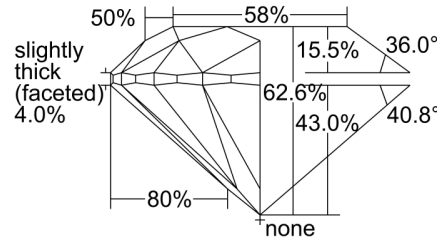

GIA NATURAL DIAMOND GRADING REPORT

July 17, 2024
 GIA Report Number *****42214
 Shape and Cutting Style Round Brilliant
 Measurements 8.42 - 8.45 x 5.28 mm

GRADING RESULTS

Carat Weight 2.36 carat
 Color Grade K
 Clarity Grade VVS1
 Cut Grade Excellent

ADDITIONAL GRADING INFORMATION

Polish Excellent
 Symmetry Excellent
 Fluorescence None
 Inscription(s): GIA *****42214

PROPORTIONS

Profile to actual proportions

CLARITY CHARACTERISTICS

KEY TO SYMBOLS*

- Pinpoint
- ~ Feather

* Red symbols denote internal characteristics (inclusions). Green or black symbols denote external characteristics (blemishes). Diagram is an approximate representation of the diamond, and symbols shown indicate type, position, and approximate size of clarity characteristics. All clarity characteristics may not be shown. Details of finish are not shown.