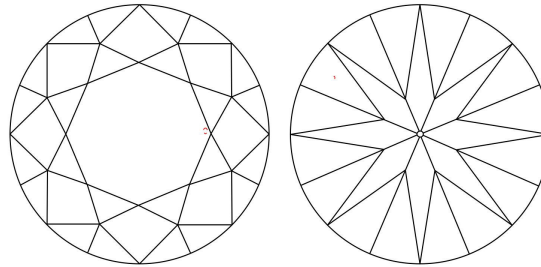

GIA NATURAL DIAMOND GRADING REPORT

July 19, 2024
 GIA Report Number *****55716
 Shape and Cutting Style Round Brilliant
 Measurements 8.43 - 8.47 x 5.28 mm

GRADING RESULTS

Carat Weight 2.35 carat
 Color Grade K
 Clarity Grade VVS2
 Cut Grade Excellent

ADDITIONAL GRADING INFORMATION

Polish Excellent
 Symmetry Excellent
 Fluorescence Faint
 Inscription(s): GIA *****55716

PROPORTIONS

Profile to actual proportions

CLARITY CHARACTERISTICS

KEY TO SYMBOLS*

Cloud

* Red symbols denote internal characteristics (inclusions). Green or black symbols denote external characteristics (blemishes). Diagram is an approximate representation of the diamond, and symbols shown indicate type, position, and approximate size of clarity characteristics. All clarity characteristics may not be shown. Details of finish are not shown.