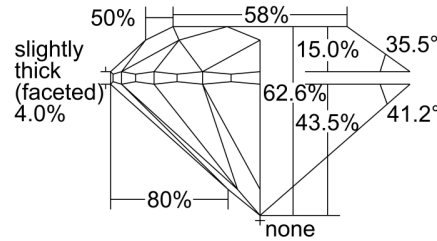

GIA NATURAL DIAMOND GRADING REPORT

July 19, 2024
 GIA Report Number *****55716
 Shape and Cutting Style Round Brilliant
 Measurements 8.43 - 8.47 x 5.28 mm

GRADING RESULTS

Carat Weight 2.35 carat
 Color Grade K
 Clarity Grade VVS2
 Cut Grade Excellent

ADDITIONAL GRADING INFORMATION

Polish Excellent
 Symmetry Excellent
 Fluorescence Faint
 Inscription(s): GIA *****55716

PROPORTIONS

Profile to actual proportions

CLARITY CHARACTERISTICS

KEY TO SYMBOLS*

Cloud

* Red symbols denote internal characteristics (inclusions). Green or black symbols denote external characteristics (blemishes). Diagram is an approximate representation of the diamond, and symbols shown indicate type, position, and approximate size of clarity characteristics. All clarity characteristics may not be shown. Details of finish are not shown.