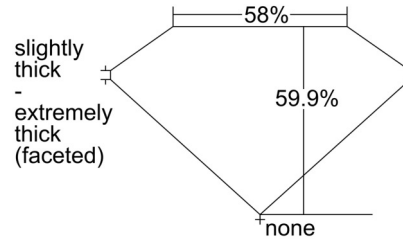

GIA NATURAL DIAMOND GRADING REPORT

November 11, 2024
 GIA Report Number *****36098
 Shape and Cutting Style Heart Brilliant
 Measurements 9.53 x 10.92 x 6.53 mm

GRADING RESULTS

Carat Weight 4.01 carat
 Color Grade F
 Clarity Grade VS1

ADDITIONAL GRADING INFORMATION

Polish Excellent
 Symmetry Very Good
 Fluorescence Faint
 Inscription(s): GIA *****36098
 Comments: Additional pinpoints are not shown. Clouds are not shown.

PROPORTIONS

Profile not to actual proportions

CLARITY CHARACTERISTICS

KEY TO SYMBOLS*

- Crystal
- Feather
- Pinpoint

* Red symbols denote internal characteristics (inclusions). Green or black symbols denote external characteristics (blemishes). Diagram is an approximate representation of the diamond, and symbols shown indicate type, position, and approximate size of clarity characteristics. All clarity characteristics may not be shown. Details of finish are not shown.