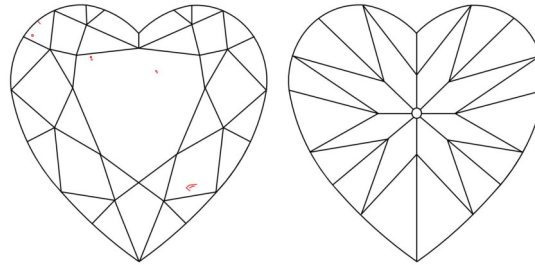

GIA NATURAL DIAMOND GRADING REPORT

November 11, 2024
 GIA Report Number *****36098
 Shape and Cutting Style Heart Brilliant
 Measurements 9.53 x 10.92 x 6.53 mm

GRADING RESULTS

Carat Weight 4.01 carat
 Color Grade F
 Clarity Grade VS1

ADDITIONAL GRADING INFORMATION

Polish Excellent
 Symmetry Very Good
 Fluorescence Faint
 Inscription(s): GIA *****36098
 Comments: Additional pinpoints are not shown. Clouds are not shown.

PROPORTIONS

Profile not to actual proportions

CLARITY CHARACTERISTICS

KEY TO SYMBOLS*

- Crystal
- Feather
- Pinpoint

* Red symbols denote internal characteristics (inclusions). Green or black symbols denote external characteristics (blemishes). Diagram is an approximate representation of the diamond, and symbols shown indicate type, position, and approximate size of clarity characteristics. All clarity characteristics may not be shown. Details of finish are not shown.