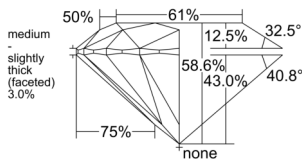

GIA®

FACSIMILE

GIA REPORT

*****95133

Verify this report at GIA.edu

GIA NATURAL DIAMOND DOSSIER®

December 30, 2024

GIA Report Number *****95133

Shape and Cutting Style ..... Round Brilliant

Measurements ..... 6.45 - 6.47 x 3.79 mm

GRADING RESULTS

Carat Weight ..... 0.96 carat

Color Grade ..... D

Clarity Grade S11

Cut Grade ..... Excellent

ADDITIONAL GRADING INFORMATION

Polish ..... Excellent

Symmetry ..... Excellent

Fluorescence ..... Medium Blue

Clarity Characteristics ..... Crystal

Inscription(s): GIA *****95133

PROPORTIONS

Profile to actual proportions

GRADING SCALES

GIA COLOR SCALE

COLORLESS	D
	E
	F
	G
	H
	I
	J
NEAR COLORLESS	K
	L
	M
	N
	O
	P
	Q
	R
	S
	T
	U
	V
	W
	X
	Y
LIGHT	Z

GIA CLARITY SCALE

FLAWLESS	INTERNAL FLAWLESS	
		EXCELLENT
VERY VERY SLIGHTLY INCLUDED	VVS₁	
	VVS₂	
VERY SLIGHTLY INCLUDED	VS₁	
	VS₂	
SLIGHTLY INCLUDED	S1₁	
	S1₂	
INCLUDED	I₁	
	I₂	
	I₃	
POOR		

GIA CUT SCALE

EXCELLENT
VERY GOOD
GOOD
FAIR
POOR