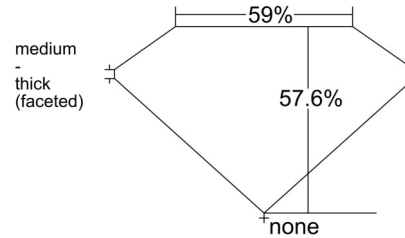

GIA NATURAL DIAMOND GRADING REPORT

February 12, 2025

GIA Report Number *****25556

Shape and Cutting Style Heart Brilliant

Measurements 6.87 x 7.99 x 4.60 mm

GRADING RESULTS

Carat Weight 1.50 carat

Color Grade I

Profile not to actual proportions

CLARITY CHARACTERISTICS

KEY TO SYMBOLS*

- Crystal
- ∖ Needle
- Pinpoint

* Red symbols denote internal characteristics (inclusions). Green or black symbols denote external characteristics (blemishes). Diagram is an approximate representation of the diamond, and symbols shown indicate type, position, and approximate size of clarity characteristics. All clarity characteristics may not be shown. Details of finish are not shown.