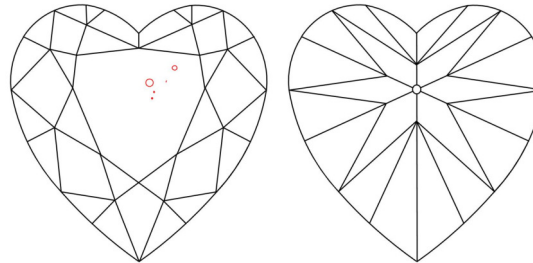

GIA NATURAL DIAMOND GRADING REPORT

February 12, 2025

GIA Report Number *****25556

Shape and Cutting Style Heart Brilliant

Measurements 6.87 x 7.99 x 4.60 mm

GRADING RESULTS

Carat Weight 1.50 carat

Color Grade I

Clarity Grade VS2

ADDITIONAL GRADING INFORMATION

Polish Excellent

Symmetry Very Good

Fluorescence Faint

Inscription(s): GIA *****25556

Comments: Clouds are not shown. Additional pinpoints are not shown.

PROPORTIONS

Profile not to actual proportions

CLARITY CHARACTERISTICS

KEY TO SYMBOLS*

- Crystal
- ∖ Needle
- Pinpoint

* Red symbols denote internal characteristics (inclusions). Green or black symbols denote external characteristics (blemishes). Diagram is an approximate representation of the diamond, and symbols shown indicate type, position, and approximate size of clarity characteristics. All clarity characteristics may not be shown. Details of finish are not shown.