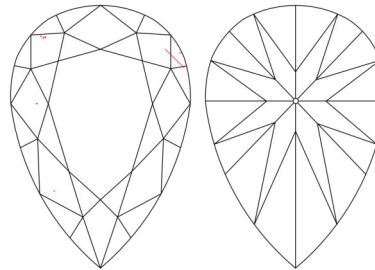

GIA NATURAL DIAMOND GRADING REPORT

March 10, 2025

GIA Report Number *****78910

Shape and Cutting Style Pear Brilliant

Measurements 11.47 x 6.80 x 4.02 mm

GRADING RESULTS

Carat Weight 2.01 carat

Color Grade M

Clarity Grade SI1

ADDITIONAL GRADING INFORMATION

Polish Excellent

Symmetry Excellent

Fluorescence Faint

Inscription(s): GIA *****78910

Comments: Additional pinpoints are not shown. Surface graining is not shown.

PROPORTIONS

Profile not to actual proportions

CLARITY CHARACTERISTICS

KEY TO SYMBOLS*

-  Feather
-  Crystal
-  Pinpoint

* Red symbols denote internal characteristics (inclusions). Green or black symbols denote external characteristics (blemishes). Diagram is an approximate representation of the diamond, and symbols shown indicate type, position, and approximate size of clarity characteristics. All clarity characteristics may not be shown. Details of finish are not shown.