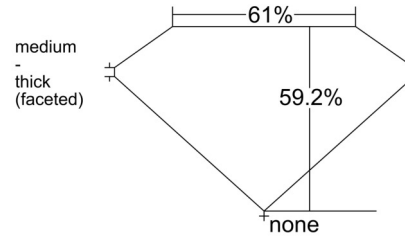

GIA NATURAL DIAMOND GRADING REPORT

March 10, 2025

GIA Report Number *****78910

Shape and Cutting Style Pear Brilliant

Measurements 11.47 x 6.80 x 4.02 mm

GRADING RESULTS

Carat Weight 2.01 carat

Color Grade M

PROPORTIONS

Profile not to actual proportions

CLARITY CHARACTERISTICS

KEY TO SYMBOLS*

-  Feather
-  Crystal
-  Pinpoint

* Red symbols denote internal characteristics (inclusions). Green or black symbols denote external characteristics (blemishes). Diagram is an approximate representation of the diamond, and symbols shown indicate type, position, and approximate size of clarity characteristics. All clarity characteristics may not be shown. Details of finish are not shown.