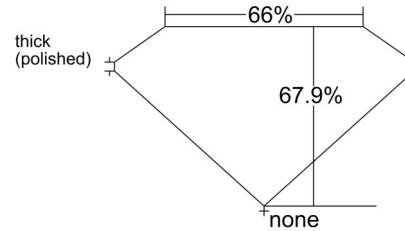

GIA NATURAL DIAMOND GRADING REPORT

March 06, 2025
 GIA Report Number *****77339
 Shape and Cutting Style Square Emerald Cut
 Measurements 6.21 x 6.10 x 4.14 mm

GRADING RESULTS

Carat Weight 1.50 carat
 Color Grade I
 Clarity Grade VS2

ADDITIONAL GRADING INFORMATION

Polish Excellent
 Symmetry Very Good
 Fluorescence None
 Inscription(s): GIA *****77339
 Comments: Additional clouds are not shown. Pinpoints are not shown.

PROPORTIONS

Profile not to actual proportions

CLARITY CHARACTERISTICS

KEY TO SYMBOLS*

- Cloud
- Needle

* Red symbols denote internal characteristics (inclusions). Green or black symbols denote external characteristics (blemishes). Diagram is an approximate representation of the diamond, and symbols shown indicate type, position, and approximate size of clarity characteristics. All clarity characteristics may not be shown. Details of finish are not shown.