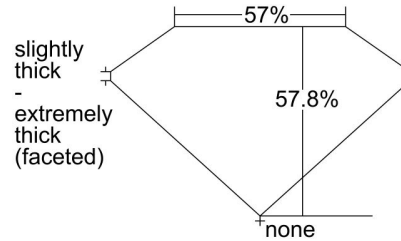

GIA NATURAL DIAMOND GRADING REPORT

June 18, 2024
 GIA Report Number *****19656
 Shape and Cutting Style Heart Brilliant
 Measurements 10.91 x 12.28 x 7.09 mm

GRADING RESULTS

Carat Weight 5.73 carat
 Color Grade F
 Clarity Grade VS1

ADDITIONAL GRADING INFORMATION

Polish Excellent
 Symmetry Excellent
 Fluorescence None
 Inscription(s): GIA *****19656
 Comments: Additional pinpoints are not shown.

PROPORTIONS

Profile not to actual proportions

CLARITY CHARACTERISTICS

KEY TO SYMBOLS*

- Crystal
- Pinpoint

* Red symbols denote internal characteristics (inclusions). Green or black symbols denote external characteristics (blemishes). Diagram is an approximate representation of the diamond, and symbols shown indicate type, position, and approximate size of clarity characteristics. All clarity characteristics may not be shown. Details of finish are not shown.