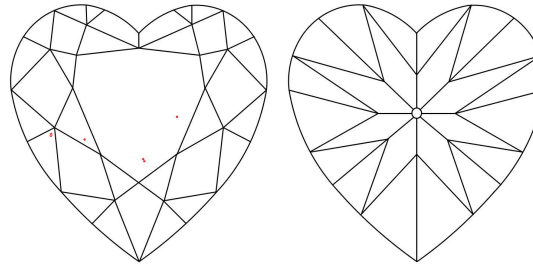

GIA NATURAL DIAMOND GRADING REPORT

June 18, 2024
 GIA Report Number *****19656
 Shape and Cutting Style Heart Brilliant
 Measurements 10.91 x 12.28 x 7.09 mm

GRADING RESULTS

Carat Weight 5.73 carat
 Color Grade F
 Clarity Grade VS1

ADDITIONAL GRADING INFORMATION

Polish Excellent
 Symmetry Excellent
 Fluorescence None
 Inscription(s): GIA *****19656
 Comments: Additional pinpoints are not shown.

PROPORTIONS

Profile not to actual proportions

CLARITY CHARACTERISTICS

KEY TO SYMBOLS*

- Crystal
- Pinpoint

* Red symbols denote internal characteristics (inclusions). Green or black symbols denote external characteristics (blemishes). Diagram is an approximate representation of the diamond, and symbols shown indicate type, position, and approximate size of clarity characteristics. All clarity characteristics may not be shown. Details of finish are not shown.