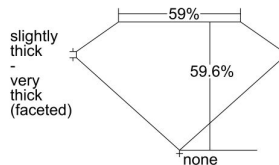

GIA®

FACSIMILE

GIA REPORT *****46530

Verify this report at GIA.edu

GIA NATURAL DIAMOND DOSSIER®

February 22, 2024

GIA Report Number *****46530

Shape and Cutting Style ..... Heart Brilliant

Measurements ..... 5.25 x 6.24 x 3.72 mm

GRADING RESULTS

Carat Weight ..... 0.70 carat

Color Grade ..... F

Clarity Grade VS1

ADDITIONAL GRADING INFORMATION

Polish ..... Excellent

Symmetry ..... Very Good

Fluorescence ..... Faint

Clarity Characteristics..... Crystal, Cloud, Pinpoint, Needle

Inscription(s): GIA *****46530

PROPORTIONS

Profile not to actual proportions

GRADING SCALES

GIA COLOR SCALE		GIA CLARITY SCALE			
COLORLESS	D	VERY VERY SLIGHTLY INCLUDED	FLAWLESS		
	E		INTERNALLY FLAWLESS		
	F	VERY SLIGHTLY INCLUDED	VVS₁		
	G		VVS₂		
	NEAR COLORLESS	H	SLIGHTLY INCLUDED	VS₁	
		I		VS₂	
		FAINT	J	INCLUDED	I₁
			K		I₂
	L		I₃		
	VERT LIGHT		M	NOT GRADED	
N					
O					
P					
LIGHT	Q				
	R				
	S				
	T				
	U				
	Z