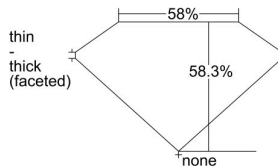

GIA®

FACSIMILE

GIA REPORT *****58540

Verify this report at GIA.edu

GIA NATURAL DIAMOND DOSSIER®

June 14, 2024
GIA Report Number *****58540
Shape and Cutting Style ..... Heart Brilliant
Measurements ..... 5.39 x 6.35 x 3.70 mm

GRADING RESULTS

Carat Weight ..... 0.73 carat
Color Grade ..... F
Clarity Grade VS2

ADDITIONAL GRADING INFORMATION

Polish ..... Very Good
Symmetry ..... Excellent
Fluorescence ..... Medium Blue
Clarity Characteristics ..... Crystal
Inscription(s): GIA *****58540

PROPORTIONS

Profile not to actual proportions

GRADING SCALES

GIA COLOR SCALE		GIA CLARITY SCALE			
COLORLESS	D	VERY VERY SLIGHTLY INCLUDED	FLAWLESS		
	E		INTERNALLY FLAWLESS		
	F	VERY SLIGHTLY INCLUDED	VVS₁		
	G		VVS₂		
	H		VS₁		
	NEAR COLORLESS	I	SLIGHTLY INCLUDED	VS₂	
		J		SI₁	
		FAINT	K	INCLUDED	SI₂
			L		I₁
			M		I₂
VERT LIGHT	N	LIGHT	I₃		
	O				
	P				
	Q				
	R				
	S