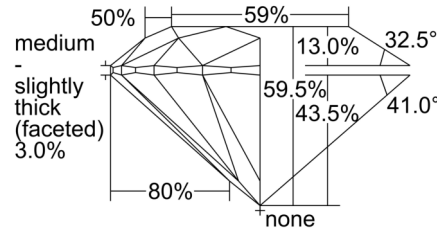

GIA NATURAL DIAMOND GRADING REPORT

November 08, 2024
 GIA Report Number *****96834
 Shape and Cutting Style Round Brilliant
 Measurements 7.32 - 7.35 x 4.37 mm

GRADING RESULTS

Carat Weight 1.42 carat
 Color Grade D
 Clarity Grade VVS1
 Cut Grade Excellent

ADDITIONAL GRADING INFORMATION

Polish Excellent
 Symmetry Excellent
 Fluorescence None
 Inscription(s): GIA *****96834

PROPORTIONS

Profile to actual proportions

CLARITY CHARACTERISTICS

KEY TO SYMBOLS*

- Pinpoint

* Red symbols denote internal characteristics (inclusions). Green or black symbols denote external characteristics (blemishes). Diagram is an approximate representation of the diamond, and symbols shown indicate type, position, and approximate size of clarity characteristics. All clarity characteristics may not be shown. Details of finish are not shown.