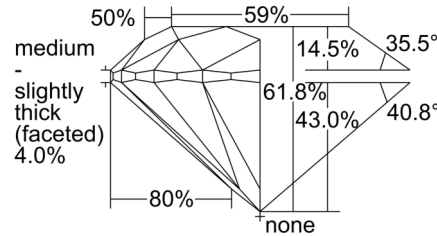

GIA NATURAL DIAMOND GRADING REPORT

November 27, 2024
 GIA Report Number *****96870
 Shape and Cutting Style Round Brilliant
 Measurements 6.97 - 7.03 x 4.33 mm

GRADING RESULTS

Carat Weight 1.32 carat
 Color Grade E
 Clarity Grade VVS2
 Cut Grade Excellent

ADDITIONAL GRADING INFORMATION

Polish Excellent
 Symmetry Excellent
 Fluorescence None
 Inscription(s): GIA *****96870

PROPORTIONS

Profile to actual proportions

CLARITY CHARACTERISTICS

KEY TO SYMBOLS*

- Needle
- Pinpoint

* Red symbols denote internal characteristics (inclusions). Green or black symbols denote external characteristics (blemishes). Diagram is an approximate representation of the diamond, and symbols shown indicate type, position, and approximate size of clarity characteristics. All clarity characteristics may not be shown. Details of finish are not shown.